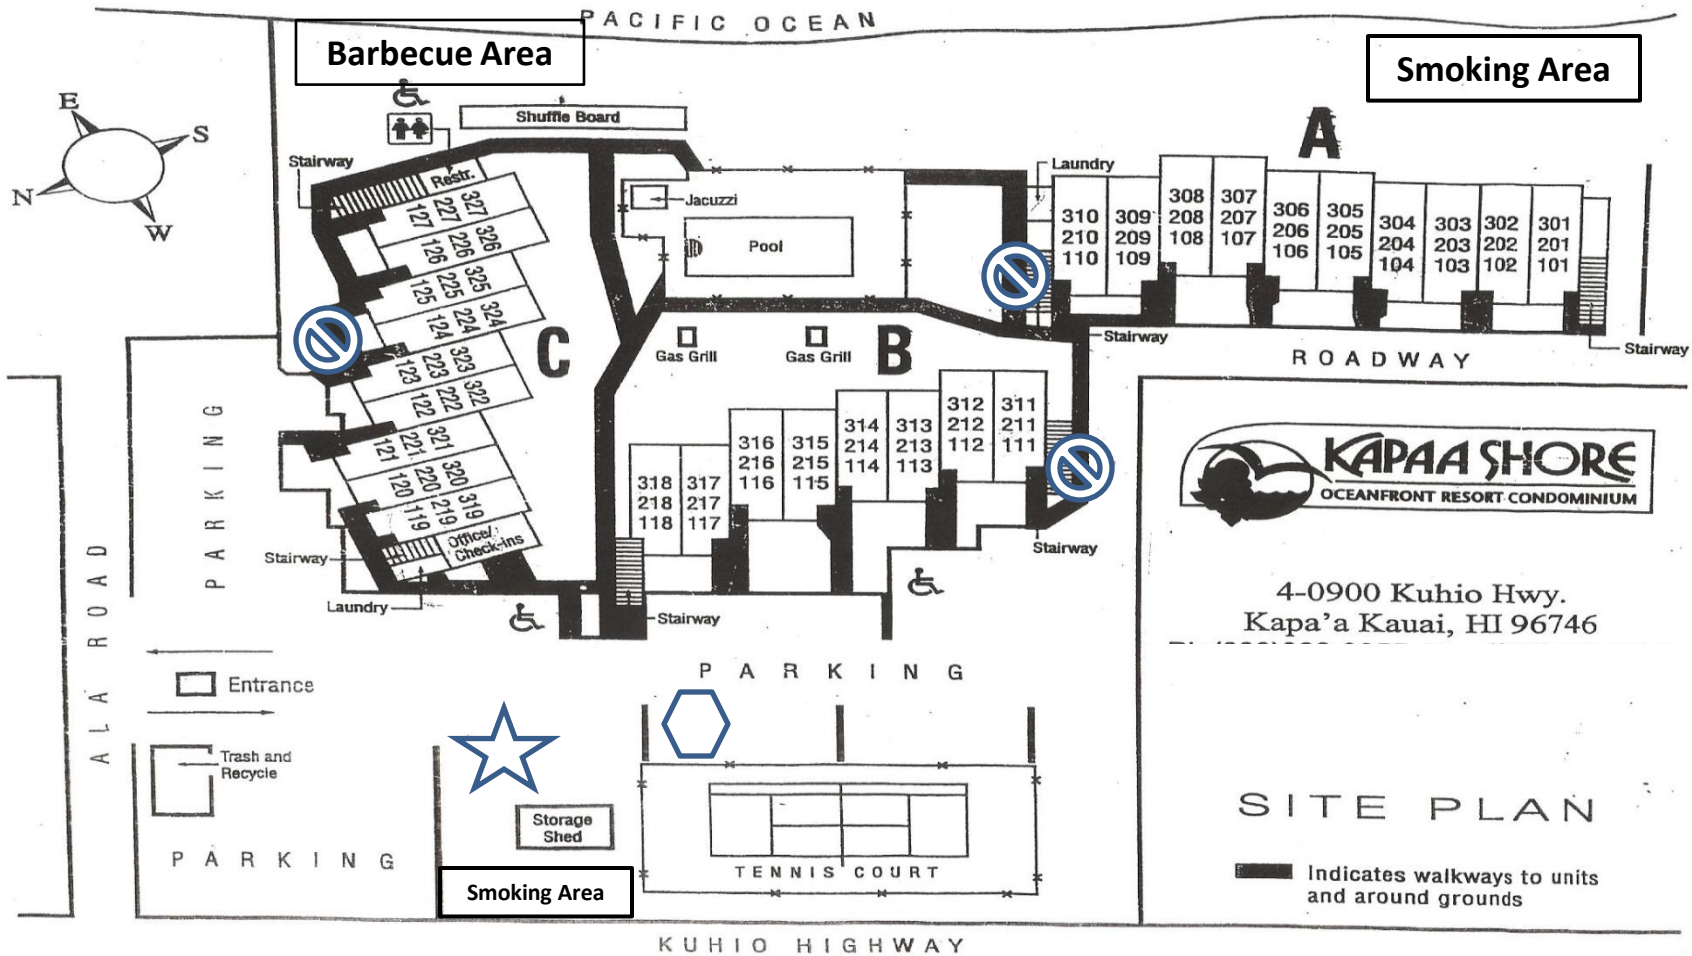

RESORT MAP/UTILITY LOCATIONS

4-0900 Kuhio Hwy.
Kapa'a Kauai, HI 96746

SITE PLAN

Indicates walkways to units and around grounds

Indicates Electrical Panels

Indicates Gas Valves

Indicates Evacuation Locations